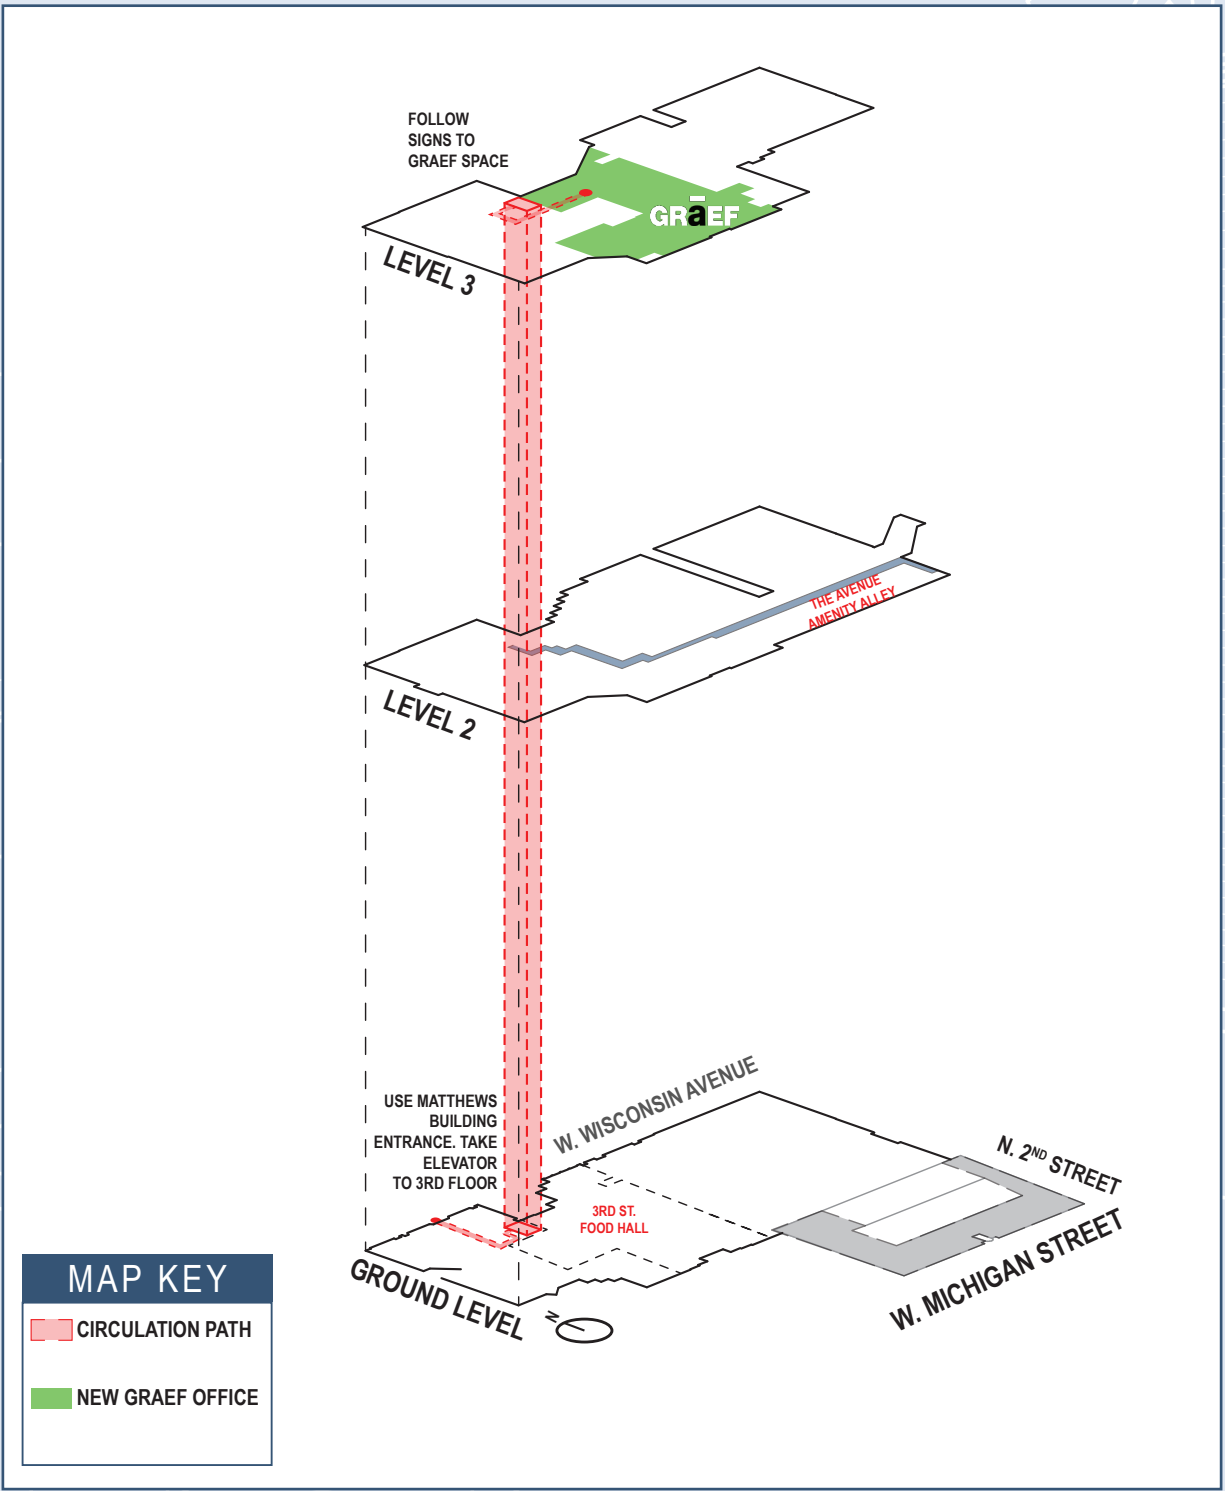

# VISITOR ENTRANCE FROM WISCONSIN AVENUE

## GRAEF Corporate Headquarters

3RD ST.

## GRAEF Corporate Headquarters

1. Enter The Matthew's Building on Wisconsin Avenue (left image). To Enter, Call The Receptionist Using The Number associated with GRAEF. Ask for assistance In the lobby to find the elevator.
2. Take the elevator up to the third floor (right image).
3. Follow the GRAEF VISITOR SIGNS to the GRAEF Suite. Check in with the GRAEF receptionist.