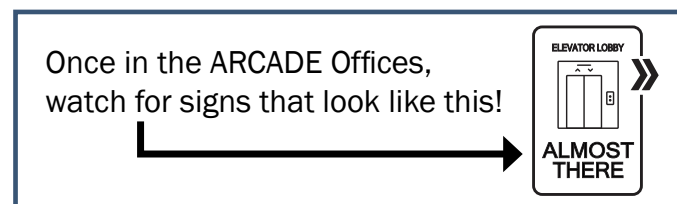

Welcome to the GRAEF offices at the Avenue!

Directions to visitor parking and entrance from N. 2nd Street.

1. Enter the parking structure through the entrance on the N. 2nd Street, indicated here by (P).
2. Park in one of the designated GRAEF spots on the left.
3. Walk north on N. 2nd Street to the entrance noted here as (C).
4. Follow the white arrow on Map 1 and proceed to the 2nd floor of the Arcade.
5. Looking to the west, locate the glass doors to The Arcade Offices. Find the intercom panel located beside the glass doors and select DIRECTORY then click GRAEF. You will then be granted access to the corridor. Follow the white arrows on Map 2 until you reach the elevators.

6. Follow the white arrows on Map 2 until you reach the elevators.
7. Take the elevator to the 3rd floor.
8. Exit the elevators and turn to your left and follow the white arrow in Map 3 to the GRAEF entrance.
9. Buzz for permission to enter.