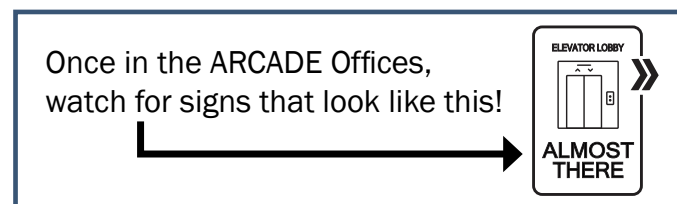

# Welcome to the GRAEF offices at the Avenue!

Directions to visitor parking and entrance from N. 2nd Street.

1. Enter the parking structure through the entrance on the N. 2nd Street, indicated here by **(P)**.
2. Park in one of the designated GRAEF spots on the left.
3. Walk north on N. 2nd Street to the entrance noted here as **★**.
4. Follow the white arrow on Map 1 and proceed to the 2nd floor of the Arcade.
5. Looking to the west, locate the glass doors to The Arcade Offices. Dial 300 on the intercom to receive permission to enter.

6. Follow the white arrows on Map 2 until you reach the elevators.
7. Take the elevator to the 3rd floor.
8. Exit the elevators and turn to your left and follow the white arrow in Map 3 to the GRAEF entrance.
9. Buzz for permission to enter.