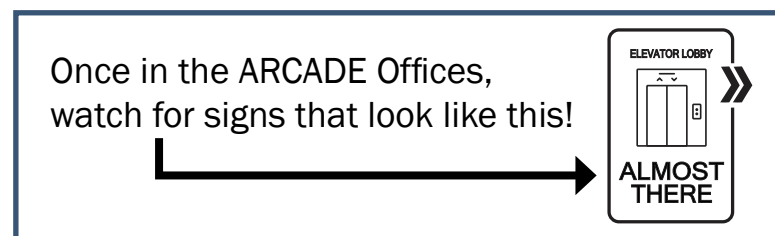

Welcome to the GRAEF offices at the Avenue!

Directions from the parking structure on 2nd and Michigan Streets (230 W. Michigan Street).

1. Enter the parking structure at 230 W. Michigan Street through the entrance on the north side of W. Michigan, indicated here by **P**.
2. Enter the Avenue at the NW corner of the parking structure **A** and proceed to the second floor of the Arcade via stairs or elevator.
3. Looking to the west, locate the glass doors to The Arcade Offices. Find the intercom panel located beside the glass doors and select DIRECTORY then click GRAEF. You will then be granted access to the corridor.
4. Follow the white arrows on Map 2 until you reach the elevators.

5. Take the elevator to the 3rd floor.
6. Exit the elevators and turn to your left and follow the white arrow in Map 3 to the GRAEF entrance.
7. Buzz for permission to enter.

Call 414-259-1500 if you need assistance.