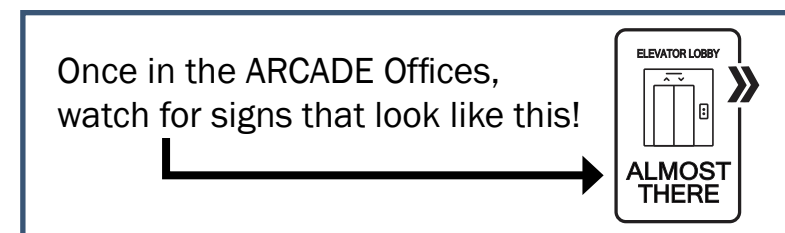

Welcome to the GRAEF offices at the Avenue!

Directions from the parking structure on 2nd and Michigan Streets.

1. Enter the parking structure through the entrance on the north side of W. Michigan Street, indicated here by (P). (Note, the pavement arrows are incorrect and this is the proper entrance.)
2. Enter the Avenue at the NW corner of the parking structure (A) and proceed to the second floor of the Arcade via stairs or elevator.
3. Looking to the west, locate the glass doors to The Arcade Offices. Dial 300 on the intercom to receive permission to enter.
4. Follow the white arrows on Map 2 until you reach the elevators.

5. Take the elevator to the 3rd floor.
6. Exit the elevators and turn to your left and follow the white arrow in Map 3 to the GRAEF entrance.
7. Buzz for permission to enter.

Call 414-259-1500 if you need assistance.